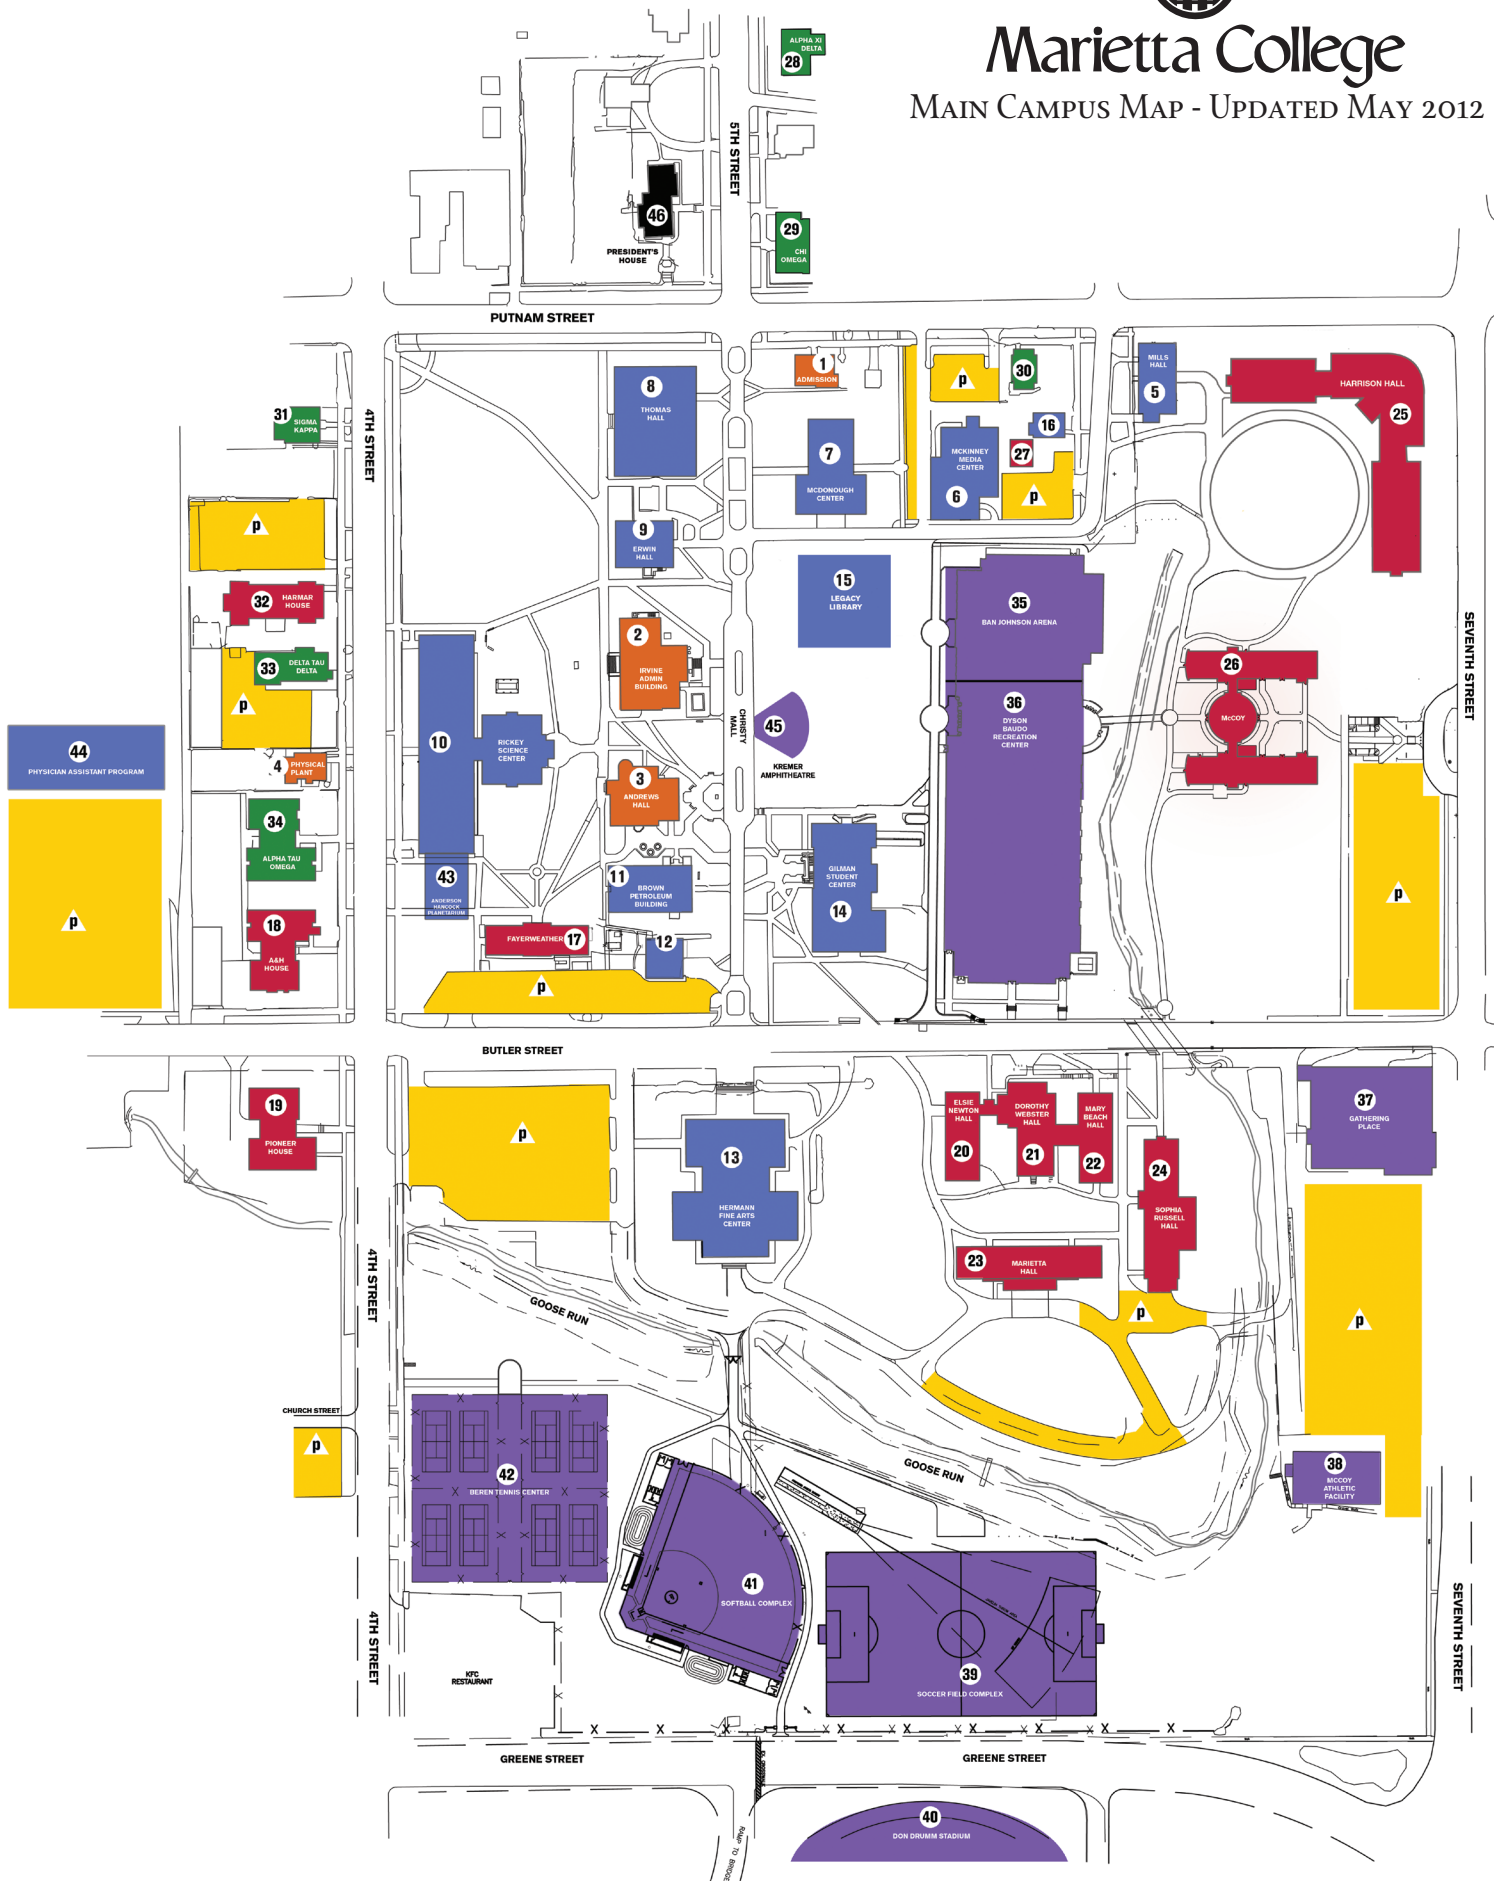

Marietta College

MAIN CAMPUS MAP - UPDATED MAY 2012

Administration

1 Admission House

2 Irvine Administration Building

Advancement
Alumni Relations
Business and Administrative Services
College Relations
Financial Aid
Human Resources
Information Technology
President
Print Shop
Provost
Registrar

3 Andrews Hall

Academic Resource Center
Counseling Services
Emeritus Chamber
Fireplace Lounge
Great Room
Izzy's
Multicultural Affairs
Residence Life
Student Life Office
Student Activities and Greek Life
Riggs Board Room

14 Gilman Student Center

College Bookstore
Main Dining Facilities
Career Center
Postal Facilities

15 Legacy Library

Special Collections
Worthington Center for Teaching
Excellence
Jack and Betty Prince Forum
Chlapaty Café

18 Arts & Humanities House

19 Pioneer House

20 Elsie Newton Hall

21 Dorothy Webster Hall

22 Mary Beach Hall

23 Marietta Hall

24 Sophia Russell Hall

25 Harrison Hall